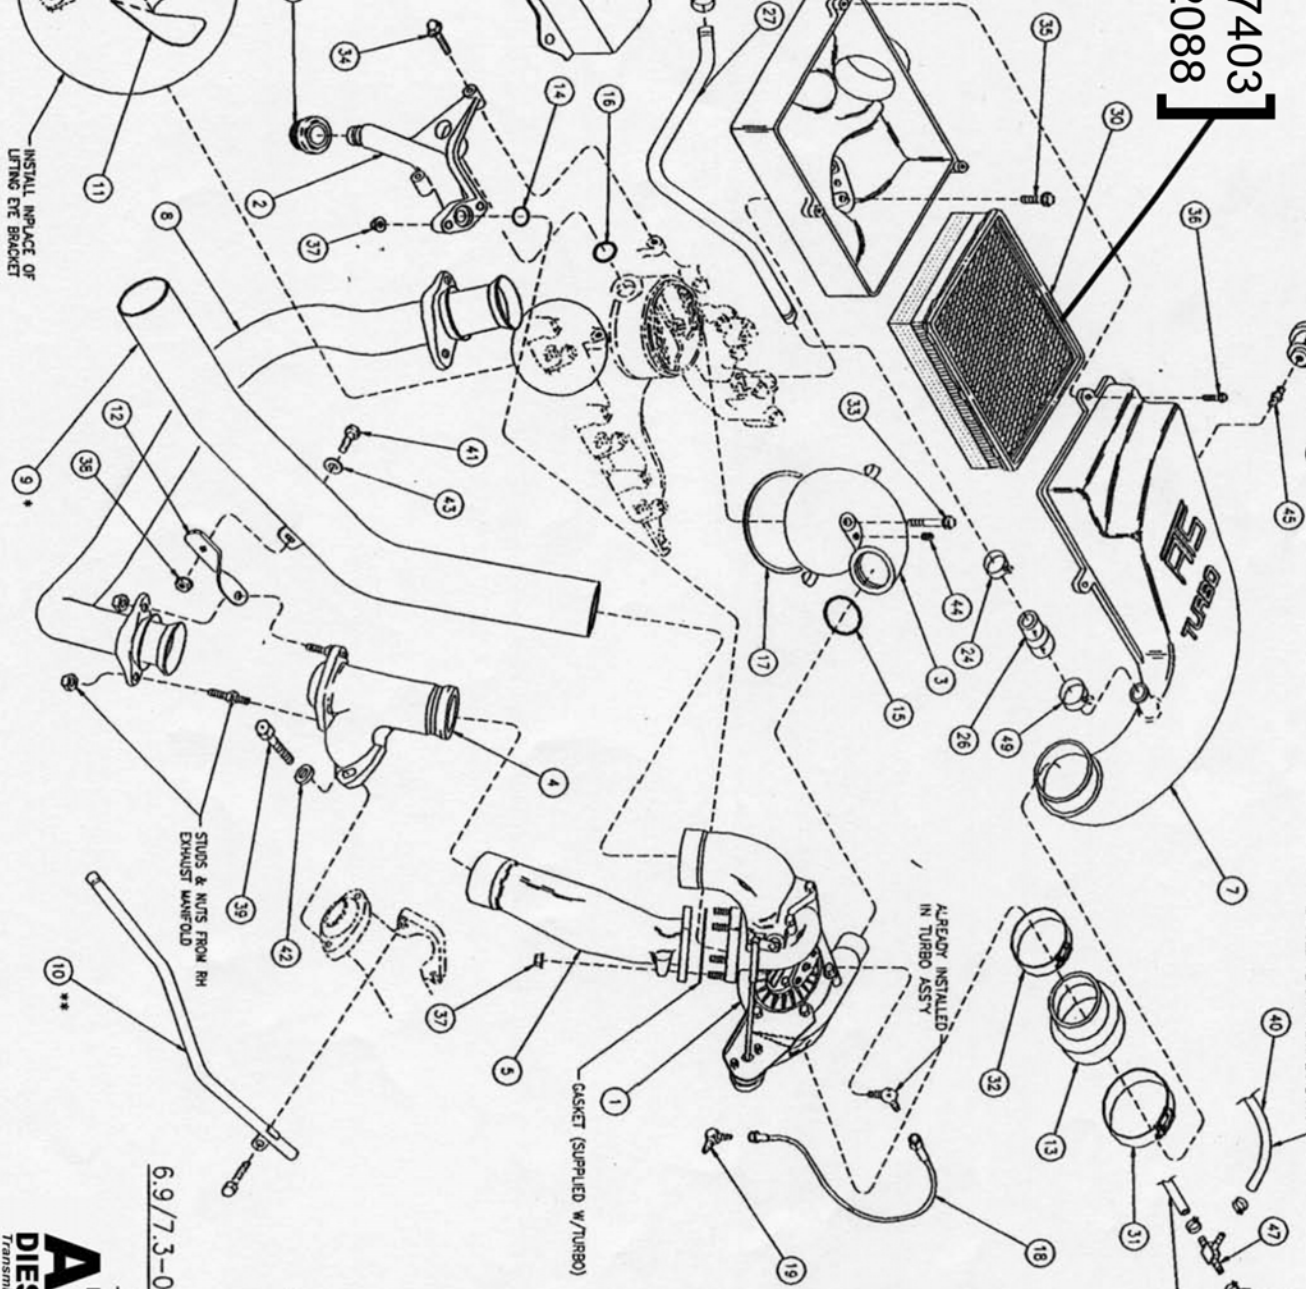

Fram = CA7403
K&N = 33-2088

2/22/93

INSTALL IN PLACE OF
LIFTING EYE BRACKET

STUDS & NUTS FROM RH
EXHAUST MANIFOLD

TO FUEL RETURN REAR LH BANK

EXISTING LINE TO FUEL FILTER

PARTS LIST

*** SUPPLIED IN 3' EXHAUST KIT
** REQUIRED FOR AUTO TRANS ONLY
*** REQUIRED FOR EAL ONLY (NOT SHOWN)