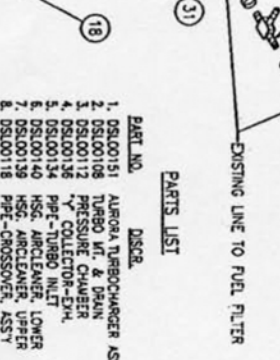

**6.9/7.3-093 TURBOSYSTEM W/WASTEGATE
PARTS ASSEMBLY**

Transmissions - TripleLock Torque Converters
Turbo Chargers - Power Modules
www.ATSDiesel.com - 800.949.6002